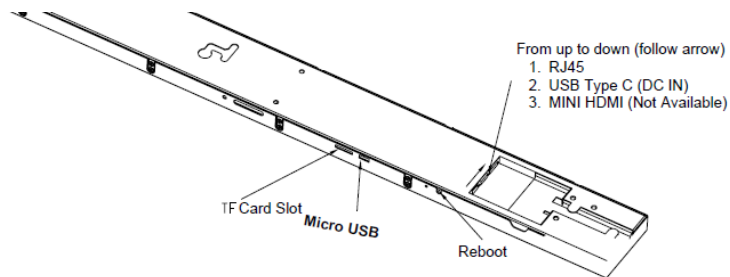

Specification

Display

Model	BM350A-A01
Screen Size	35 inch
Resolution	2880 × 158
Display Colors	16.7M
Brightness	400 nits
Contrast Ratio	3000:1
Viewing Angle(H/V)	178°/178°
Backlight Unit	LED
Life Time(BLU)	30000 Hrs

Internal Player

OS	Android 5.1
CPU	S700, Quad-core A53 SMP4, Up to 1.2GHz
RAM	2GB
ROM	8GB
Network	LAN *1/ Wi-Fi / BT4.2
I/O Interface	Micro USB × 1(OTG), TF card slot × 1, USB Type C × 1

Power

Power supply type	External power adapter
Power adapter input	AC Adaptor, AC 100~240V@50/60Hz
Power adapter output	DC 12V, 2A
Power consumption	24W

Environment

Operation temperature	0°C~40°C
Operation humidity	20%~80% RH