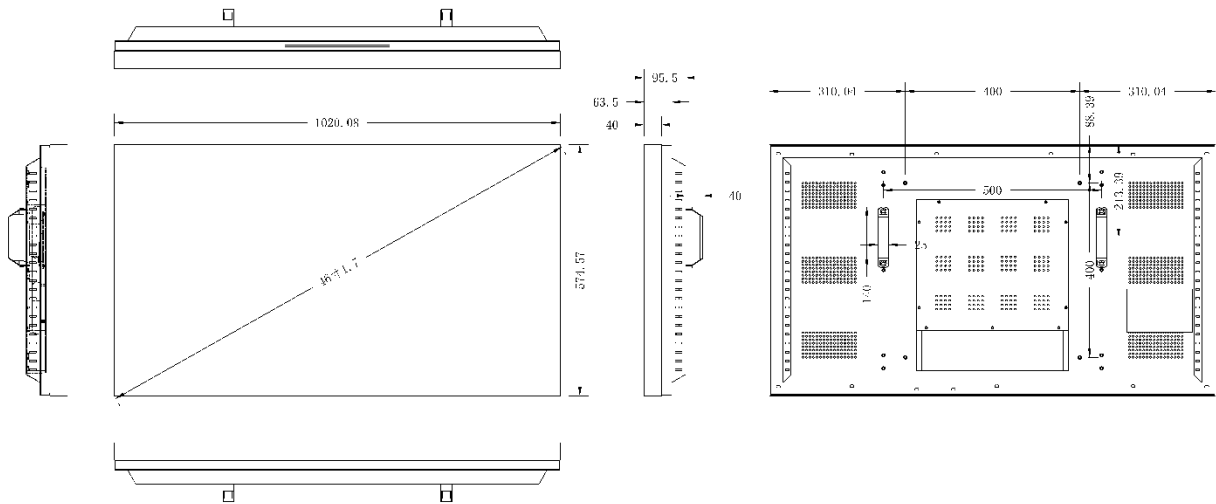

## Physical

Bezel	1.7 mm
Body Dimension	1020.08 (W) × 574.57 (H) × 95.5(D) mm
Set Weight	TBD
Package Dimension (2 sets inside)	1160 (W) × 730 (H) × 380 (D) mm
Package Weight (2 sets inside)	TBD
Handle	2
VESA Mounting	400 × 400

## Dimension Drawing