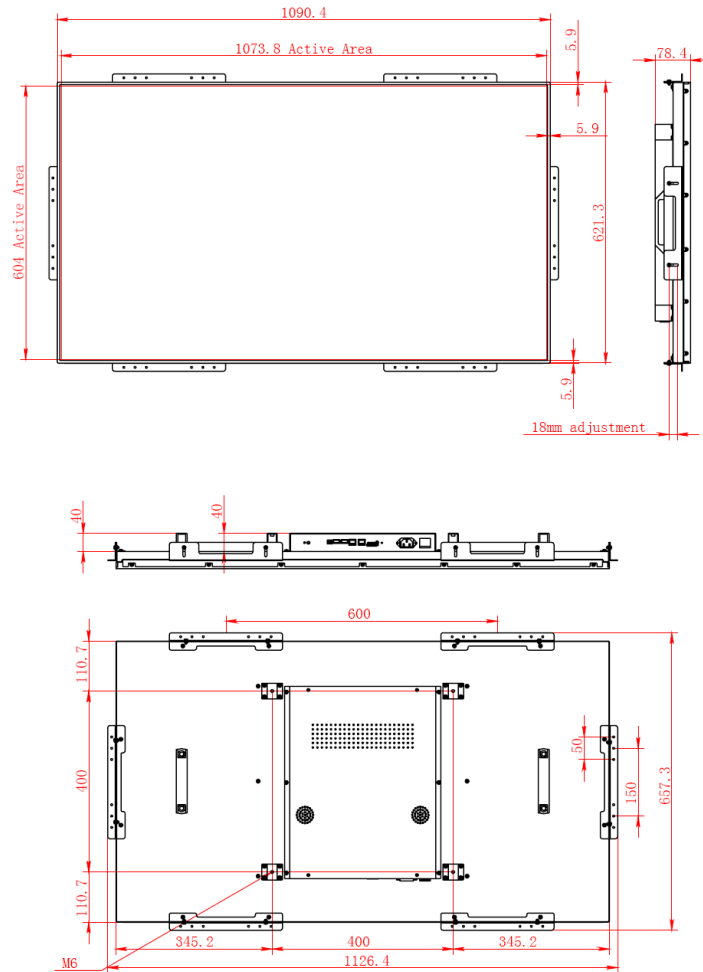

## Display

Model	NF49A-40M
Screen Size (Diagonal)	49 inch
LCD Tech.	ADS
Native Resolution	1920 × 1080
Aspect Ratio	16 : 9
Brightness	400 cd/m <sup>2</sup>
Contrast	1200:1
View Angle	178°(H) / 178°(V)
Display Color	16.7M
Color Gamut	68% NTSC
Response Time	8ms
Life Time (Light Source)	30,000 Hrs (Min.)

## Physical

Color	BLACK or GRAY as option
Tempered Glass	No
Body Dimension	1090.4(W) × 621.3(H) × 78.4(D) mm
Set Weight	22.1 Kg
Package Dimension	1205(W) × 740(H) × 175(D) mm
Package Weight	27.2 Kg
Mounting Holes	400 × 400

## Dimension Drawing