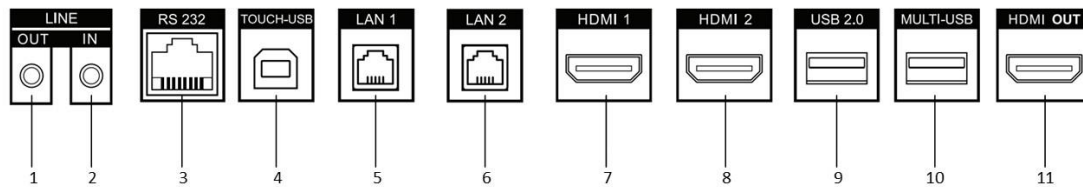

▪ Specification

Product Model	
Product Model	DS-D5B55RB/A
Display	
Screen Size	55 inch LED Backlight
Backlight	DLED
Pixel Pitch	0.105(H) × 0.315(V) mm
Resolution	3840 × 2160 @60 Hz
Brightness	350 cd/m ²
Color Depth	10 bit
Contrast Ratio	4500: 1 (Typ.)
Response Time	6 ms
Color Gamut	90% NTSC (CIE1931) (Typ.)
Refresh Rate	60 Hz
Viewing Angle	178°(H)/178°(V)
Built-in System	
Operation System	Android 8.0
Processor	4-core A73 × 2 + A53 × 2, 1.5 GHz
Memory	3 GB
Built-in Storage	32 GB
NIC	Built-in 100 Mbps NIC, supporting routing
Touch	
Type	Infrared touch screen
Glass	AG smooth glass
Touch Point	20 point multi-touch
Touch Response Time	< 10 ms
Touch Precision	±1 mm (≥ 90% touching area)
Touch Craft	Full paste
Internal Function	
Loudspeaker	Built-in 2 × 10 W loudspeaker
Bluetooth	Built-in BLE (Bluetooth Low Energy) module supports Bluetooth 5.0 and previous version.
Interface	
Video & Audio Input	HDMI IN × 2, MAX 4 K @ 60 Hz, LINE IN × 1
Video & audio output	HDMI OUT × 1, MAX 4K @ 60 Hz; LINE OUT × 1
Control interface	RS-232 × 1
Network Interface	RJ45 (100Mbps ports) × 2
Data Transmission Interface	2 USB on front panel , 2 USB on rear panel
Power	
Power Consumption	< 200 W (full load)
Standby Consumption	0.5 W

Working Environment

Working Temperature	0 °C~40 °C
Working Humidity	10%~90% RH

General

Power	AC 100 V ~ 240 V, 50/60 Hz
Product dimensions	1266 × 764 × 57 mm
Package Dimensions (W × H × D)	1432 x 904 x 211mm
Net Weight	29.36 kg
Gross Weight	36.19 kg

Available Model

DS-D5B55RB/A(海外标配)(样机),

Physical Interface

接口	说明	接口	说明
1.LINE OUT	Earphone Interface	2.LINE IN	Audio Input Interface
3.RS-232	RS-232 Serial Port	4.TOUCH-USB	Peripheral Touch Interface
5.LAN 1	Ethernet Interface 1	6. LAN 2	Ethernet Interface 2
7.HDMI 1	HDMI1 Input Interface	8.HDMI 2	HDMI2 Input Interface
9.USB 2.0	USB 2.0 Interface	10.MULTI-USB	Multi-function USB Interface
11.HDMI OUT	HDMI Output Interface		