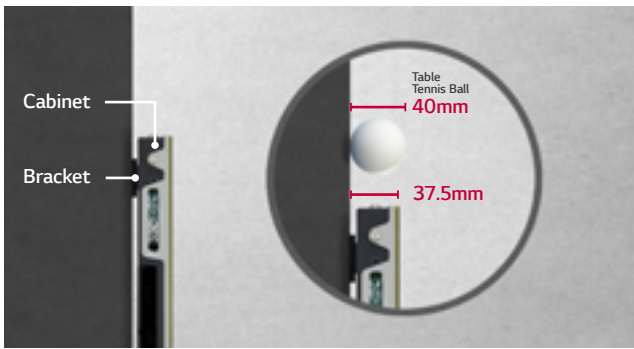

* All images are for illustrative purposes only.

Indoor LED LSCB Series

LG Ultra Slim LED Signage

Ultra Slim Depth

Easy & Seamless Installation

16:9 FHD/UHD Configuration

90° Corner Design Available

EMC Class B Certified

Fire Resistant Design

Ultra Slim Depth

Its ultra-slim design with 37.5 mm edge thickness is the biggest advantage of the product. This feature enables the LSCB series to be installed and utilized in any type of venues without restriction.