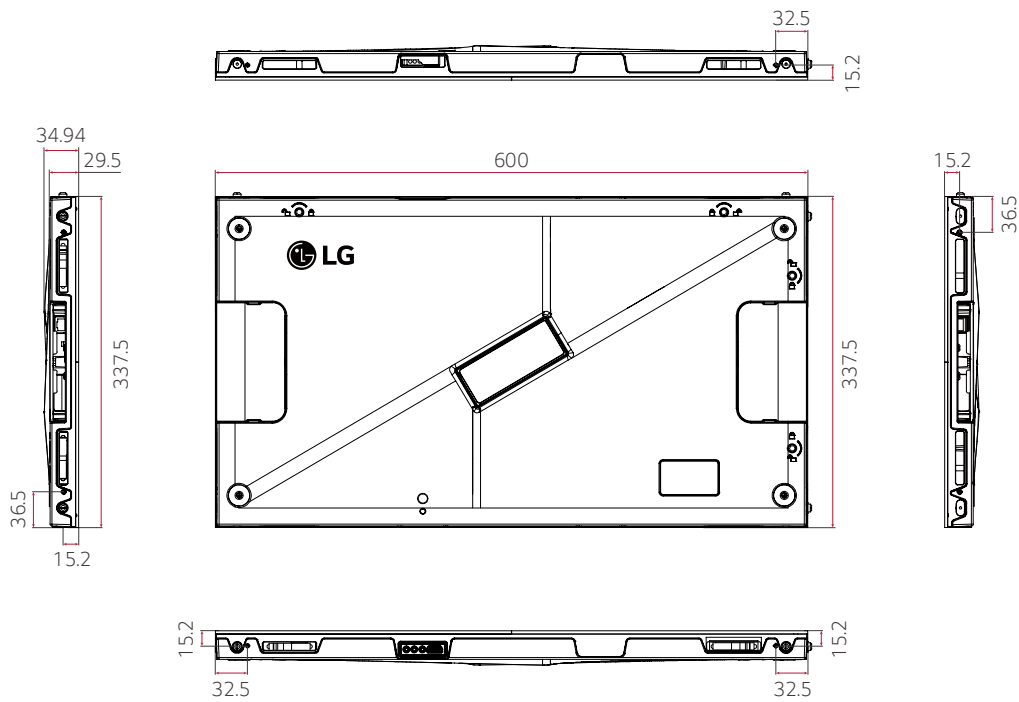

PRODUCT IMAGE

DIMENSION

(unit: mm)

Download
LG C-Display+
Mobile App
Google Play Store

www.lg.com/global/business/information-display
www.youtube.com/c/LGCommercialDisplay
www.facebook.com/LGInformationDisplay
www.linkedin.com/company/lginformationdisplay
twitter.com/LG_ID_HQ