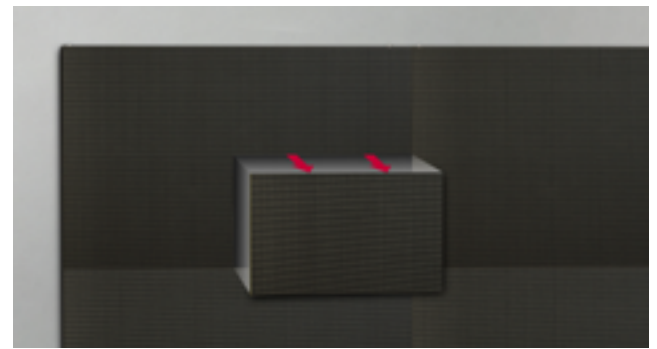

* All images are for illustrative purposes only.

Indoor LED LSCB Series

LG Ultra Slim LED Signage

Ultra Slim Depth

Easy & Seamless Installation

16:9 FHD/UHD Configuration

90° Corner Design Available

EMC Class B Certified

Fire Resistant Design

Ultra Slim Depth

Its ultra-slim design with 37.5 mm edge thickness is the biggest advantage of the product. This feature enables the LSCB series to be installed and utilized in any type of venues without restriction.

Easy & Seamless Installation

The LSCB series can be easily installed and managed from the front side for easy operation. Thanks to this feature, no additional space for maintenance behind the product is required. Its LED modules can also be simply attached or detached with a magnetic tool.