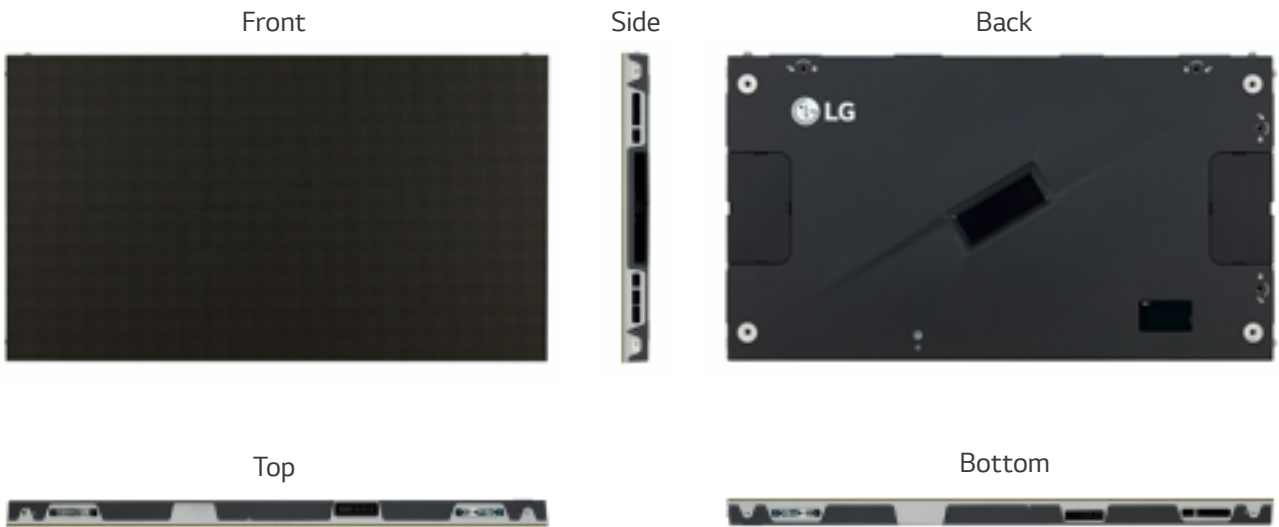

PRODUCT IMAGE