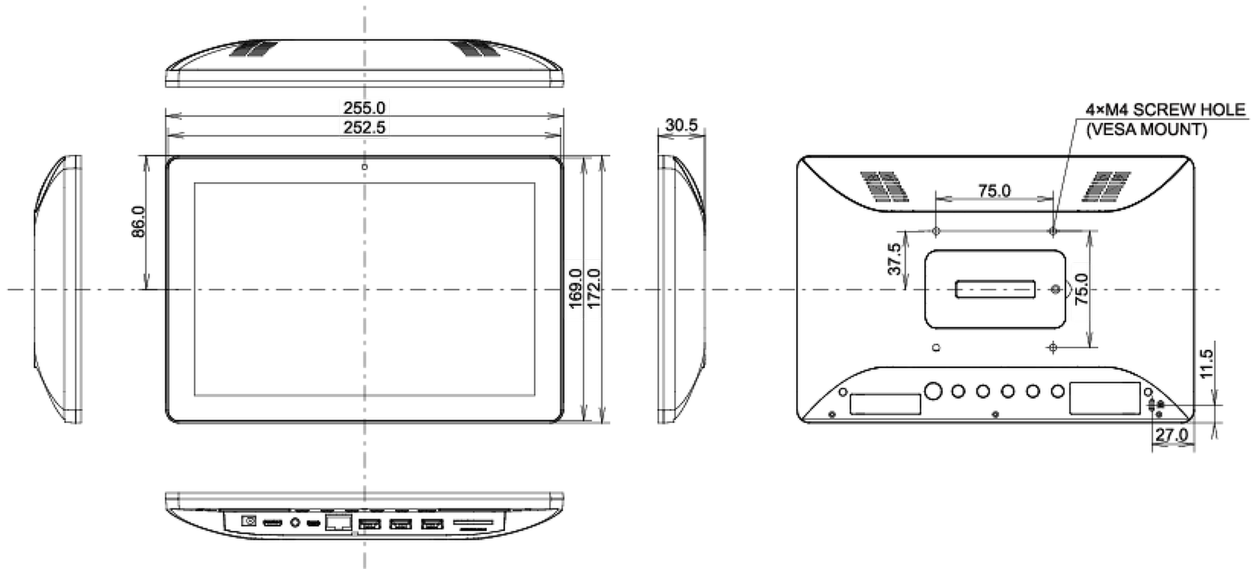

01 DISPLAY CHARACTERISTICS

Design	Edge to edge glass
Diagonal	10.1", 25.5cm
Panel	IPS Panel Technology, LED
Native resolution	1280 x 800 (1 megapixel HD)
Aspect ratio	16:10
Brightness	450 cd/m ² typical
Brightness	385 cd/m ² with touch
Static contrast	1000:1 with touch
Light transmittance	85%
Response time (GTG)	25ms
Viewing zone	horizontal/vertical: 160°/160°, right/left: 80°/80°, up/down: 80°/80°
Colour support	16.7mIn 8bit
Viewable area W x H	216.6 x 135.4mm, 8.5 x 5.3"
Pixel pitch	0.1692mm
Bezel colour and finish	black, matte

06 MECHANICAL

Orientation	landscape, portrait, face-up
VESA mounting	75 x 75mm

07 ACCESSORIES INCLUDED

Guides	quick start guide, safety guide
Other	AC adapter
Cable cover	yes

08 POWER MANAGEMENT

Power supply unit	external
Power supply	DC 12 V
Power usage	7W typical

09 SUSTAINABILITY

Regulations	CE
Other	REACH SVHC above 0.1%: Lead

10 DIMENSIONS / WEIGHT

Product dimensions W x H x D	255 x 172 x 30.5mm
Box dimensions W x H x D	398 x 223 x 68mm
Weight (without box)	0.8kg
Weight (with box)	1.36kg
EAN code	4948570117116