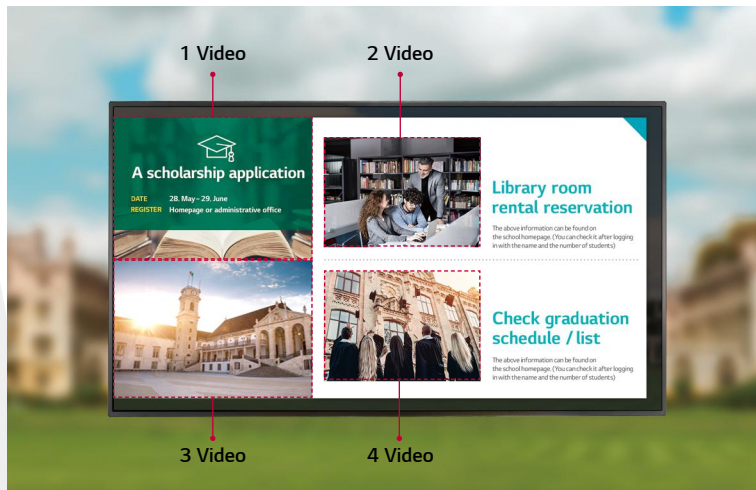

The User-Friendly Smart Signage Platform

WP402

User-Friendly Smart Platform

All-in-One Home Menu

The WP402 offers a signage-dedicated home menu that shows key information related to signage operation at a glance. A dashboard showing the status of devices, a content management menu, and shortcuts leading to quick settings greatly enhance user convenience.

Embedded Content Management

The embedded CMS (Content Management System) allows users to edit content using internal/external sources and set playlists to play at the desired schedule. Users can easily explore and manage content through the intuitive GUI, using various input devices, from a remote control to a laptop.

The User-Friendly Smart Signage Platform

WP402

Flexible Operation

Multi Video Tags

Several different videos can be played at the same time using the multi video tags feature. This gives you greater flexibility to organize and deploy content when various content items need to be delivered simultaneously via web apps.