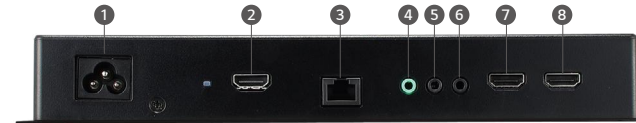

* The availability differs by regions.

Dimension (Unit: mm)

Connectivity

Front

Back

- | | | |
|---------------|--------------|-------------|
| 1 AC-IN | 5 RS-232C IN | 9 DP IN |
| 2 HDMI OUT | 6 IR IN | 10 DP OUT |
| 3 LAN IN | 7 HDMI IN 1 | 11 USB IN 1 |
| 4 RS-232C OUT | 8 HDMI IN 2 | 12 USB IN 2 |