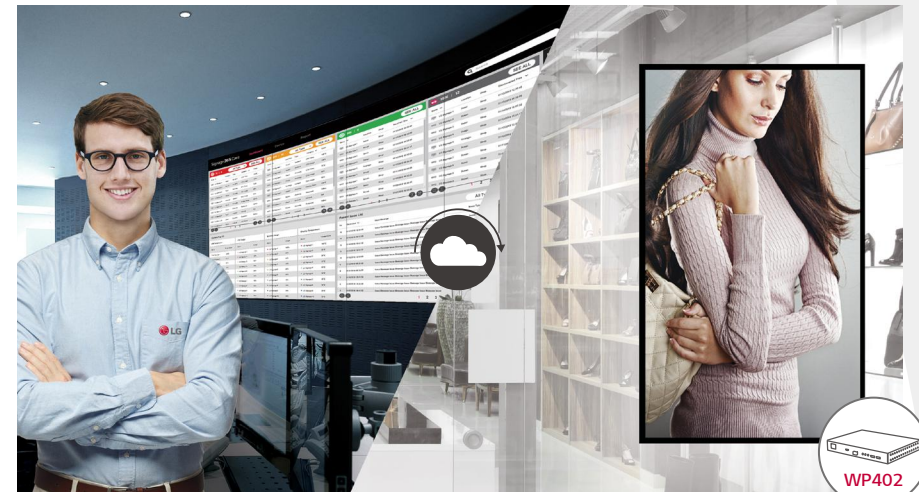

Real-time LG ConnectedCare

Maintenance is easy and fast with the optional LG ConnectedCare service, a cloud service solution provided by LG. It remotely manages the status of displays in client workplaces for fault diagnosis and remote-control services, enabling the stable operation of clients' businesses.