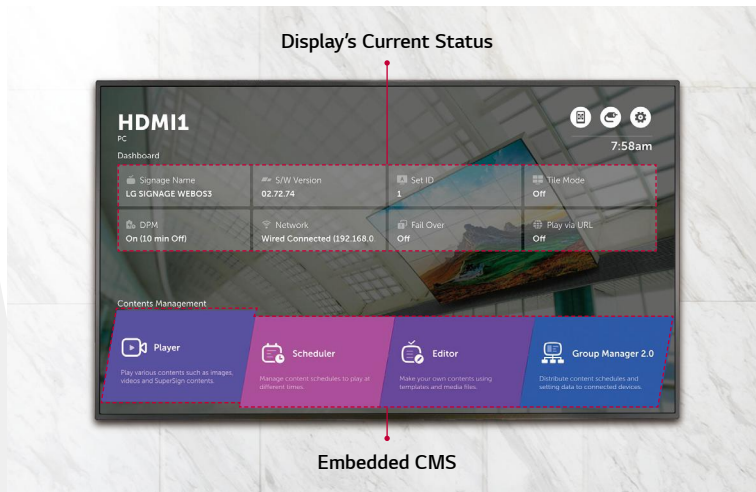

The User-Friendly Smart Signage Platform

WP402

High Performance Media Player

UHD Video Playback Supported

The WP402 supports Ultra HD high-quality video playback which delivers color and details of content vividly, with four times higher definition than FHD. Only a single webOS box is required for this superior picture quality.

Display Control Capability

Beyond content management, control commands from the WP402 can be sent to LG digital signages through the RS-232C cable connection. It allows users to flexibly set up display values such as power, brightness or volume for optimal operation.

The User-Friendly Smart Signage Platform

WP402

User-Friendly Smart Platform

All-in-One Home Menu

The WP402 offers a signage-dedicated home menu that shows key information related to signage operation at a glance. A dashboard showing the status of devices, a content management menu, and shortcuts leading to quick settings greatly enhance user convenience.

Embedded Content Management

The embedded CMS (Content Management System) allows users to edit content using internal/external sources and set playlists to play at the desired schedule. Users can easily explore and manage content through the intuitive GUI, using various input devices, from a remote control to a laptop.