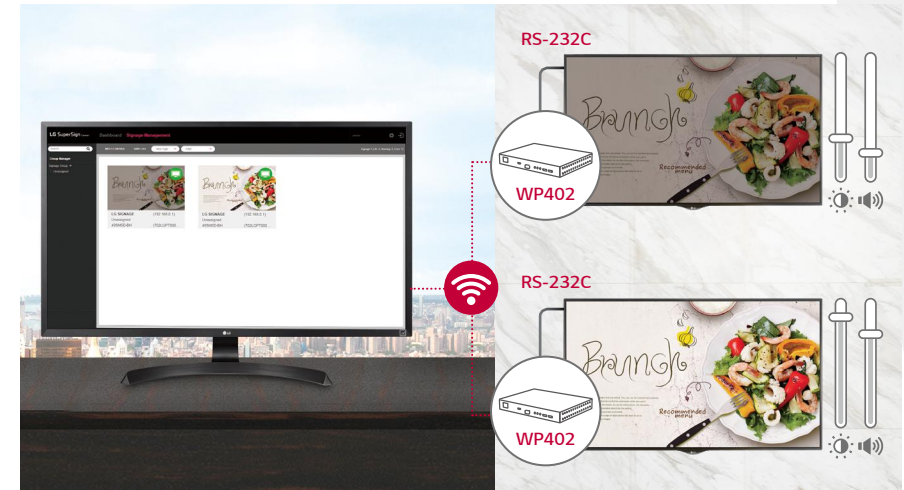

The WP402 may be applied towards any type of LG digital signages regardless of its platform. The webOS box provides user-friendly smart functions with dedicated menus essential for business use. This way, users are able to easily manage and distribute content or develop web-based applications for multiple signages simultaneously. Moreover, the WP402 has expanded its versatile ability to control displays.

The User-Friendly Smart Signage Platform

WP402

High Performance Media Player

UHD Video Playback Supported

The WP402 supports Ultra HD high-quality video playback which delivers color and details of content vividly, with four times higher definition than FHD. Only a single webOS box is required for this superior picture quality.

Display Control Capability

Beyond content management, control commands from the WP402 can be sent to LG digital signages through the RS-232C cable connection. It allows users to flexibly set up display values such as power, brightness or volume for optimal operation.

The User-Friendly Smart Signage Platform

WP402

User-Friendly Smart Platform

All-in-One Home Menu

The WP402 offers a signage-dedicated home menu that shows key information related to signage operation at a glance. A dashboard showing the status of devices, a content management menu, and shortcuts leading to quick settings greatly enhance user convenience.