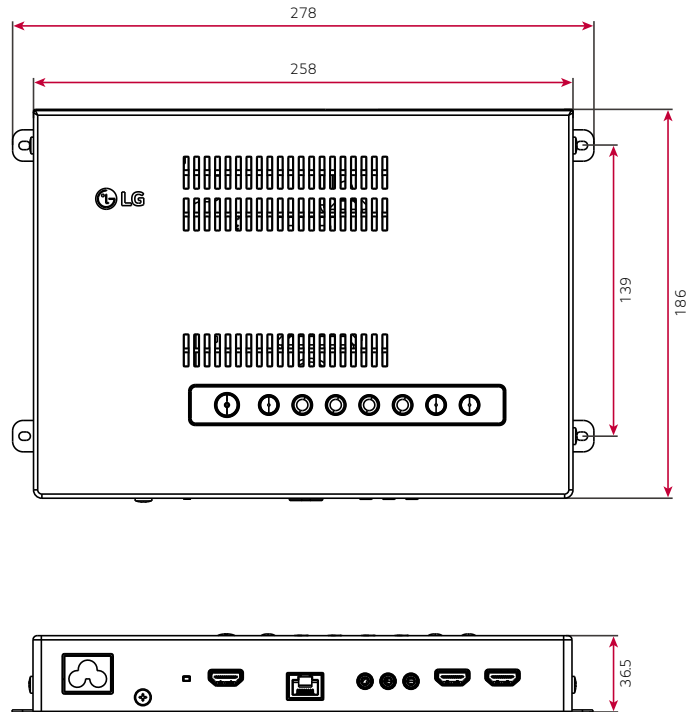

Multi Screen with PBP/PIP

PBP(Picture-By-Picture) features multi screen in a single display with upto 4 input sources while PIP(Picture-In-Picture) supports playing both main screen and sub screen at the same time with various layouts. This gives great flexibility to allocate space for each content source.

* The availability differs by regions.

Dimension (Unit: mm)

Connectivity

Front

Back

- | | | |
|---------------|--------------|-------------|
| 1 AC-IN | 5 RS-232C IN | 9 DP IN |
| 2 HDMI OUT | 6 IR IN | 10 DP OUT |
| 3 LAN IN | 7 HDMI IN 1 | 11 USB IN 1 |
| 4 RS-232C OUT | 8 HDMI IN 2 | 12 USB IN 2 |